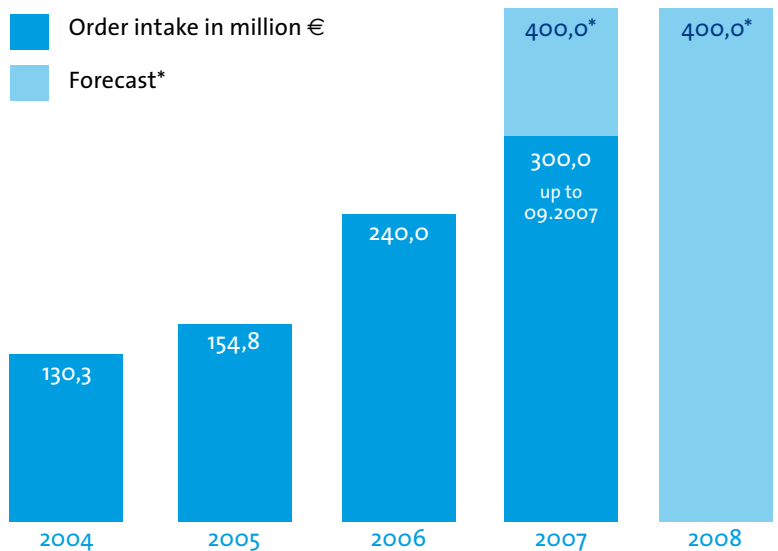

Facts and Figures 2007

High-pressure piping systems | 920 employees* | 400 million € order intake*

- EHR are specialists in the worldwide equipment of thermal and nuclear power plants with high-pressure and high-temperature piping systems and components.
- EHR also uses their know-how, vast experience and innovative technology in the fields of industrial piping, utilities, plant construction and assembly.
- Plant components and piping systems are manufactured using up-to-date processing technologies.
- Customers: national and international power plants, chemical, petrochemical and the steel industry.